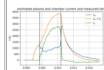

Stabilization - playground