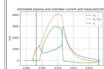

Stabilization - playground