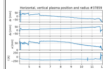

Stabilization - playground