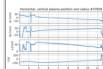

Stabilization - playground