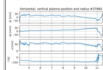

Stabilization - playground