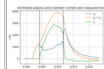

Stabilization - playground