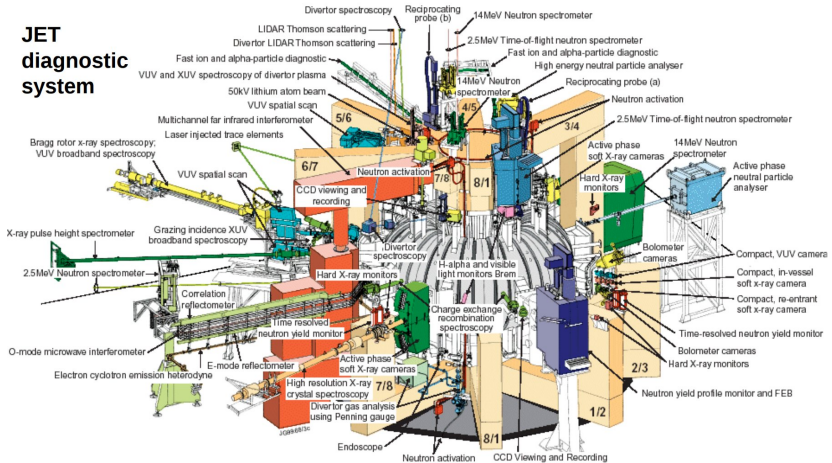

# JET tokamak - diagnostic overview

## JET diagnostic system

credit:[Biel, 2014]

Biel, W. (2014).  
Diagnostics and control of fusion plasmas.  
[Online; accessed 18-December-2018].