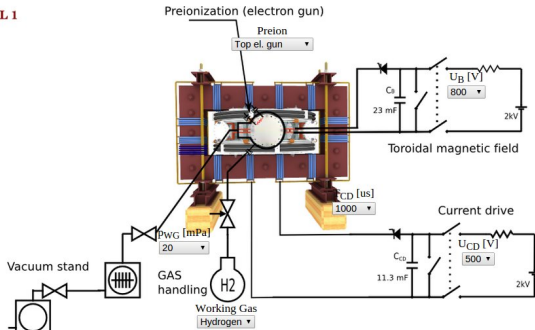

Remote operation

Tokamak Golem ****REMOTE**** for PROMO (Level I)

The smallest & oldest operational tokamak with the biggest control room in the world

LEVEL 1

Default discharge setup

Place the discharge setup into the queue